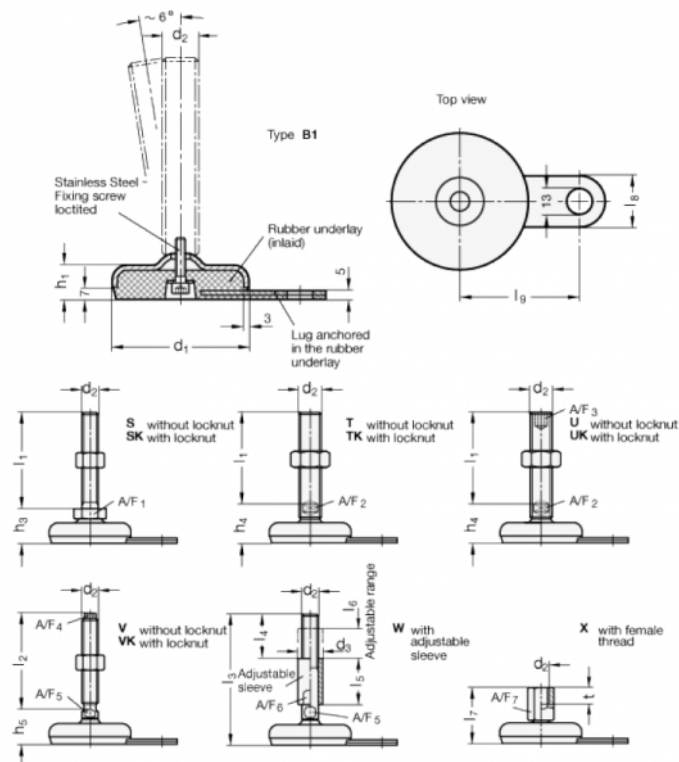

Article number: 203360M1280B1SK
 Description: E+G levelling foot
 GN 33-60-M12-80-B1-SK, Stainless steel
 Note: SK With nut, External hexagon at the bottom

Measures

- A/F1 = 17
- d1 = 60
- d2 = M12
- h1 = 19
- h3 = 27
- l1 = 80
- l8 = 25
- l9 = 50